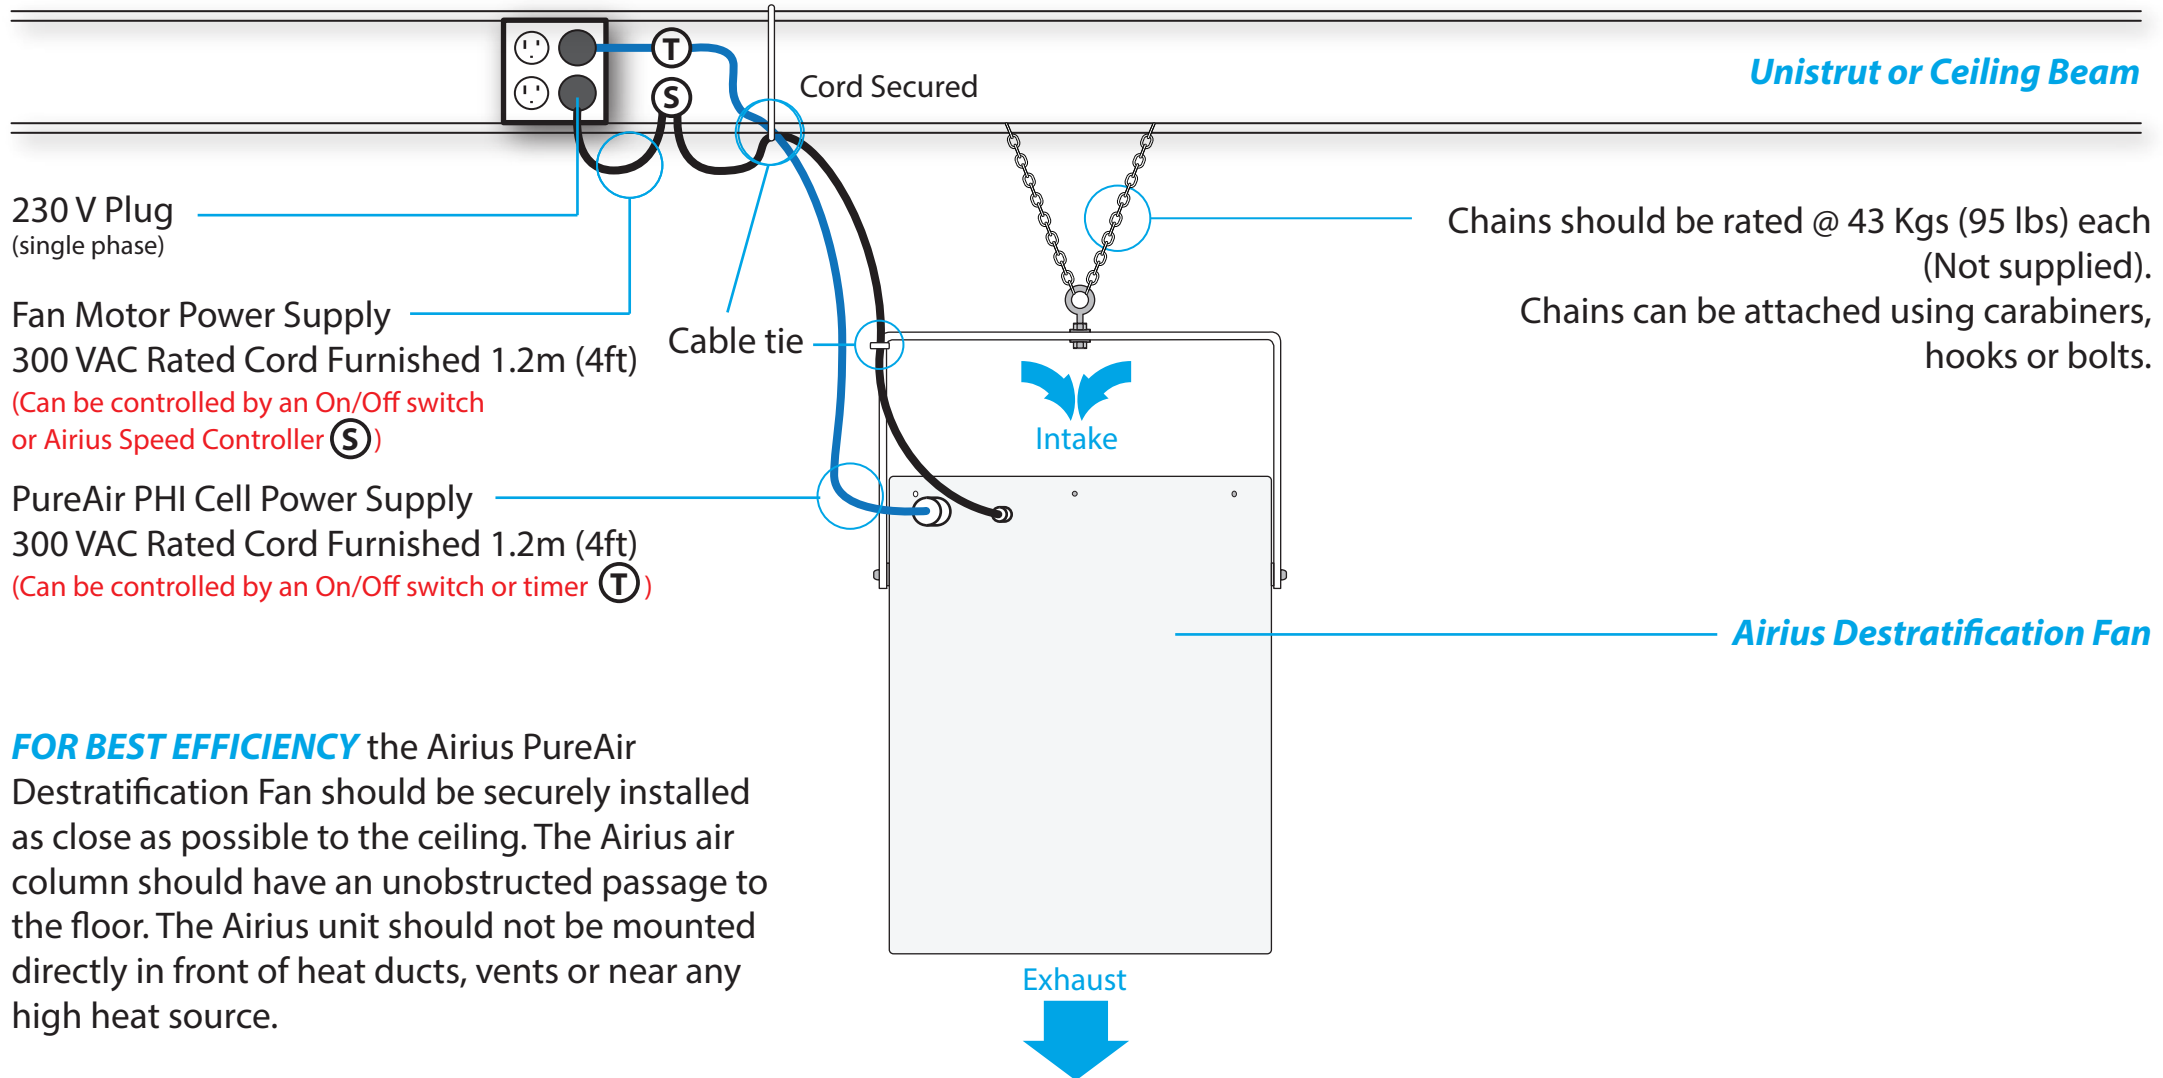

## AIRIUS MOUNTING GUIDELINES - PUREAIR DESIGNER SERIES - Model 45

**FOR BEST EFFICIENCY** the Airius PureAir Destratification Fan should be securely installed as close as possible to the ceiling. The Airius air column should have an unobstructed passage to the floor. The Airius unit should not be mounted directly in front of heat ducts, vents or near any high heat source.

## AIRIUS MOUNTING GUIDELINES - PUREAIR DESIGNER SERIES - Model 45 (Angled)

**FOR BEST EFFICIENCY** the Airius PureAir Destratification Fan should be securely installed as close as possible to the ceiling. The Airius air column should have an unobstructed passage to the floor. The Airius unit should not be mounted directly in front of heat ducts, vents or near any high heat source.