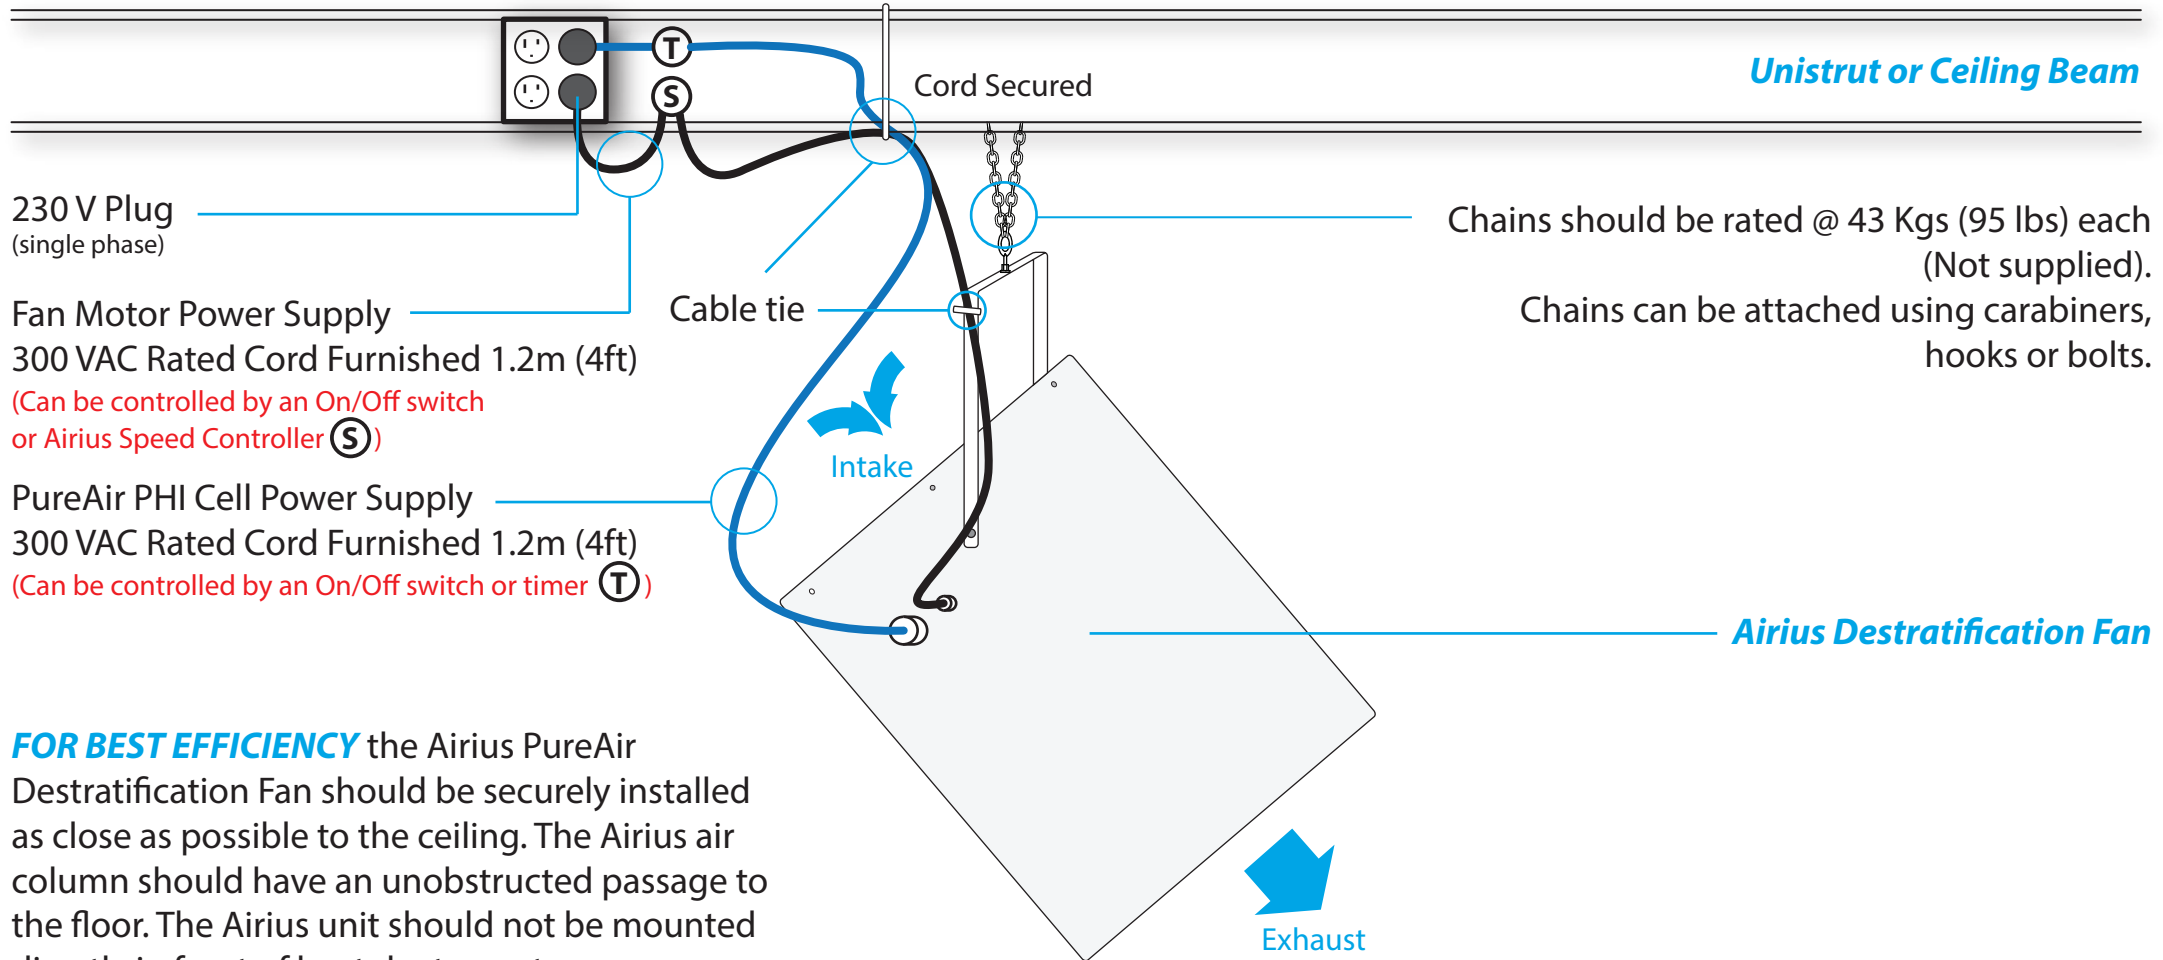

## AIRIUS MOUNTING GUIDELINES - PUREAIR DESIGNER SERIES - Model 45

**FOR BEST EFFICIENCY** the Airius PureAir Destratification Fan should be securely installed as close as possible to the ceiling. The Airius air column should have an unobstructed passage to the floor. The Airius unit should not be mounted directly in front of heat ducts, vents or near any high heat source.

## AIRIUS MOUNTING GUIDELINES - PUREAIR DESIGNER SERIES - Model 45 (Angled)

**FOR BEST EFFICIENCY** the Airius PureAir Destratification Fan should be securely installed as close as possible to the ceiling. The Airius air column should have an unobstructed passage to the floor. The Airius unit should not be mounted directly in front of heat ducts, vents or near any high heat source.